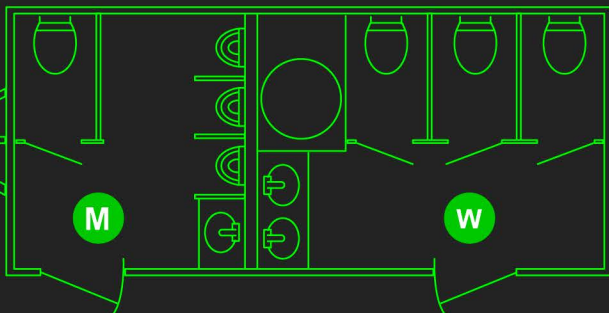

Men's

- 3 urinals
- 1 private stall with flushing porcelain toilet
- 1 stainless steel sink

Women's

- 3 private stalls with flushing porcelain toilets
- 2 stainless steel sinks

Requirements

- 3 standard 20amp household plugs
- 1 standard garden hose connection

Waste Tank: 600 gallons
Approximately 1200 uses
Freshwater: 200 gallons

info@norcalportableservices.com

Trailer Dimensions: 22' L x 12'6" W x 11'6" H

888-667-2256

www.NORCALportableservices.com