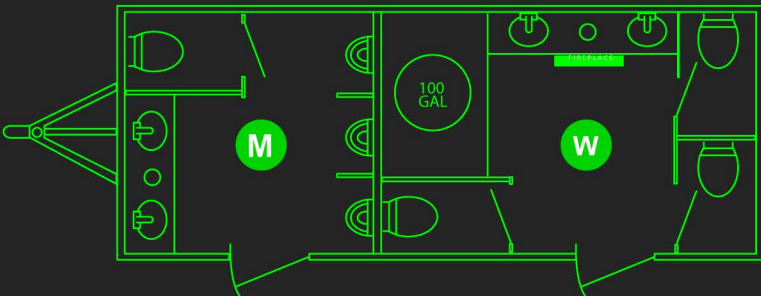

7 STATION LUXURY RESTROOMS W/FIREPLACE

Our 7 Station Luxury Restroom Trailer gives you the opportunity to provide a fresh style not found anywhere else. This unit is perfect for weddings, fundraisers, upscale parties, retail remodels, and corporate events where durability counts and style is a must. Hardwood floors, high-end finishes and a fireplace provide unmatched quality and home like design.

Men's

- 3 urinals
- 1 private stall with flushing porcelain toilet
- 2 sinks

Women's

- 3 private stalls with flushing porcelain toilets
- 2 glass vessel sinks
- 1 fireplace

Requirements

- 3 standard 20amp household plugs
- 1 standard garden hose connection

Waste Tank: 600 gallons
Approximately 1200 uses
Freshwater: 200 gallons

info@norcalportableservices.com

Trailer Dimensions: 20'L x 8'W x 11' 6"H

888-667-2256

www.NORCALportableservices.com