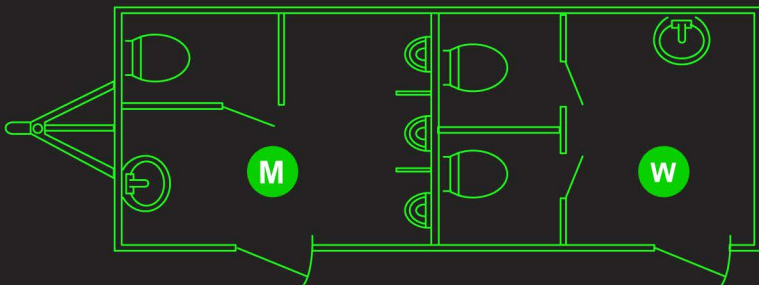

### Women's

- 2 private stalls
- 1 sink

Trailer Dimensions: 20'L x 7'W x 11'6"H