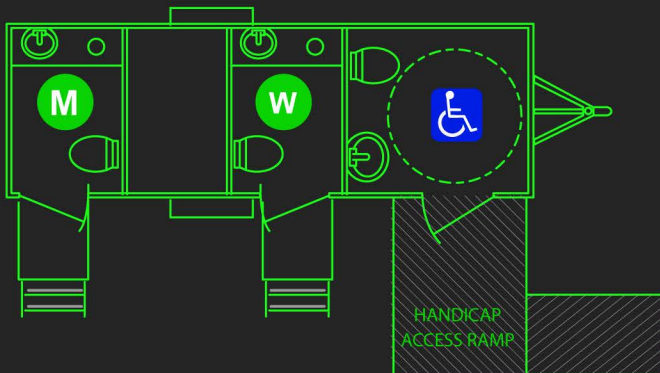

2 STATION LUXURY RESTROOMS WITH ADA

Our 2 Station Luxury Restroom trailer comes with two private standard restrooms and one ADA restroom with a ramp serving the side ADA restroom. Restrooms feature porcelain flushing toilet a sink and mirror.

ADA

- 1 private stall
- 1 sink
- 1 ADA ramp

Men's

- 1 private stall
- 1 sink

Women's

- 1 private stalls
- 1 sink

Requirements

- 1 standard 20amp household plug
- 1 standard garden hose connection

Waste Tank: 300 gallons
Approximately 600 uses
Freshwater: 200 gallons

info@norcalportableservices.com

Trailer Dimensions: 20' L x 6' W x 11' H

888-667-2256

www.NORCALportableservices.com