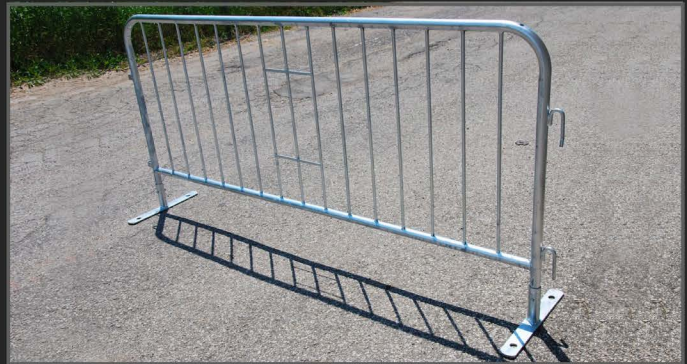

BARRICADES

8' long crowd control barricades with stands.
Barricades are made of heavy-duty durable
galvanized steel railing and come with flat feet.

Features

Easy Set Up and Relocation
Durable Galvanized Steel Railing

Sizes & Dimensions

44" High x 8' Long
Weighs 50lbs ea.

info@norcalportableservices.com

888-667-2256

www.NORCALportableservices.com