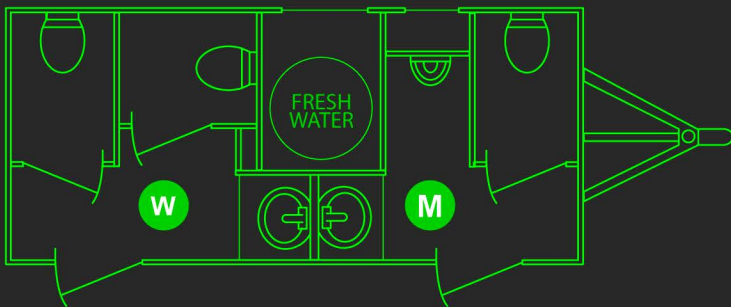

### Women's

- 2 private stalls with flushing porcelain toilets
- 1 stainless steel sink

Trailer Dimensions: 14'L x 9'6"W x 11'3"H

WOMEN'S RESTROOM

MEN'S RESTROOM