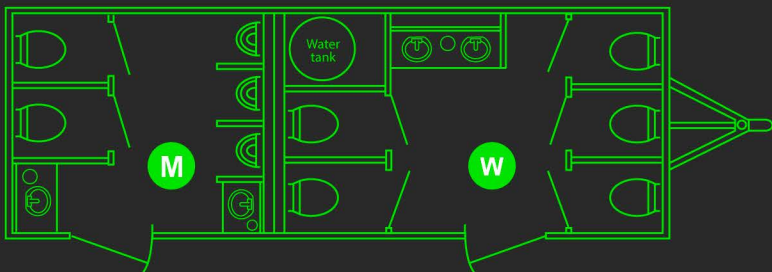

### Requirements

- 5 standard 20amp household plugs
- 1 standard garden hose connection

Waste Tank: 1,000 gallons

Approximately 1200 uses

Freshwater: 200 gallons

[info@norcalportableservices.com](mailto:info@norcalportableservices.com)

Trailer Dimensions: 31' L x 8'6" W x 12' H