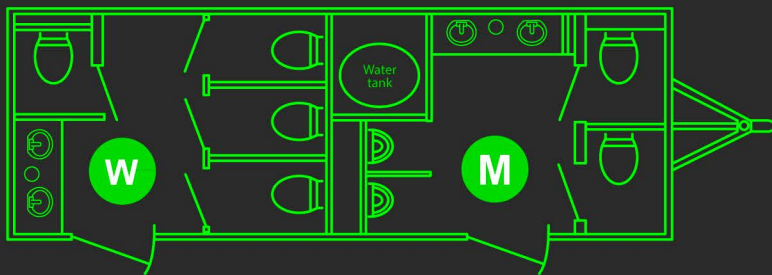

### Women's

- 4 private stalls with flushing porcelain toilets
- 2 stainless steel sinks

Trailer Dimensions: 26' L x 8'6" W x 12" H