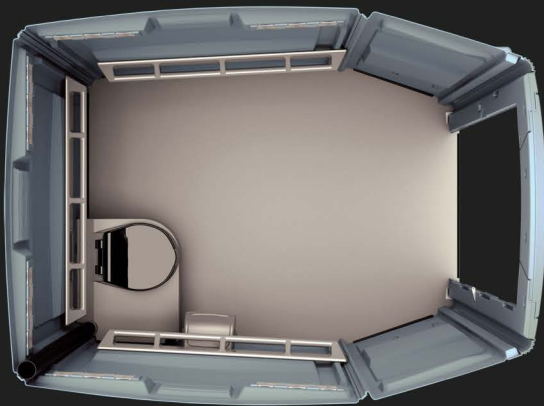

## STANDARD PORTABLE ADA RESTROOM

### SPECS

**Exterior Height**  
91 inches

**Door Opening**  
32.7" w X 76"h

**Width**  
67 inches

**Depth**  
86.5 inches

**Weight**  
310 lbs.

**Waste Water Tank**  
68 gallons

**Seat Height**  
18.75 inches