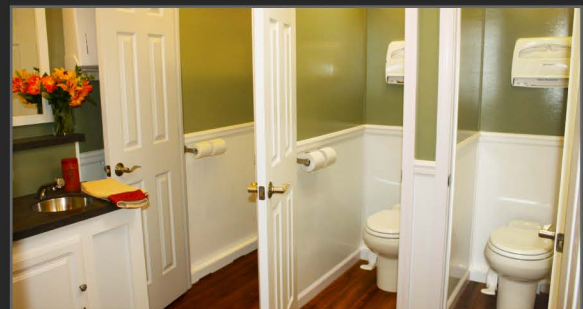

10 STATION LUXURY RESTROOMS

Our 10 Station Luxury Restroom Trailers give you the opportunity to provide a luxury option to your guests with style not found in most portable restrooms. These portable restroom units are perfect for weddings, fundraisers, upscale parties, retail remodels and corporate events where durability counts and style is a must. Hardwood floors, paneled doors, wainscoting, framed mirrors, Corian countertops and stainless steel sinks are just a few of the high-end finishes that provide unmatched quality and home like design.

Men's

- 3 waterless porcelain urinals
- 2 private stalls with flushing porcelain toilets
- 2 stainless steel sinks

Women's

- 5 private stalls with flushing porcelain toilets
- 2 stainless steel sinks

Requirements

- 3 standard 20amp household plugs
- 1 standard garden hose connection

Waste Tank: 1000 gallons

Approximately 2000 uses

Freshwater: 200 gallons

info@norcalportableservices.com

Trailer Dimensions: 24'L x 8"W x 11'6"H

888-667-2256

www.NORCALportableservices.com