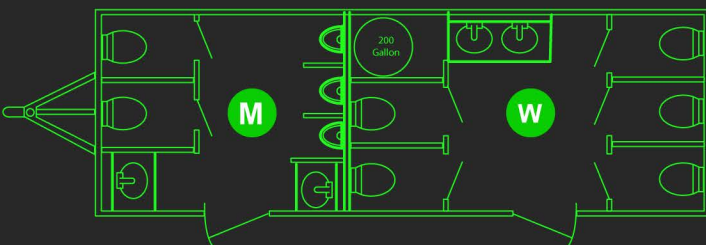

### Requirements

- 3 standard 20amp household plugs
- 1 standard garden hose connection

Waste Tank: 1000 gallons

Approximately 2000 uses

Freshwater: 200 gallons

[info@norcalportableservices.com](mailto:info@norcalportableservices.com)

Trailer Dimensions: 24'L x 8"W x 11'6"H